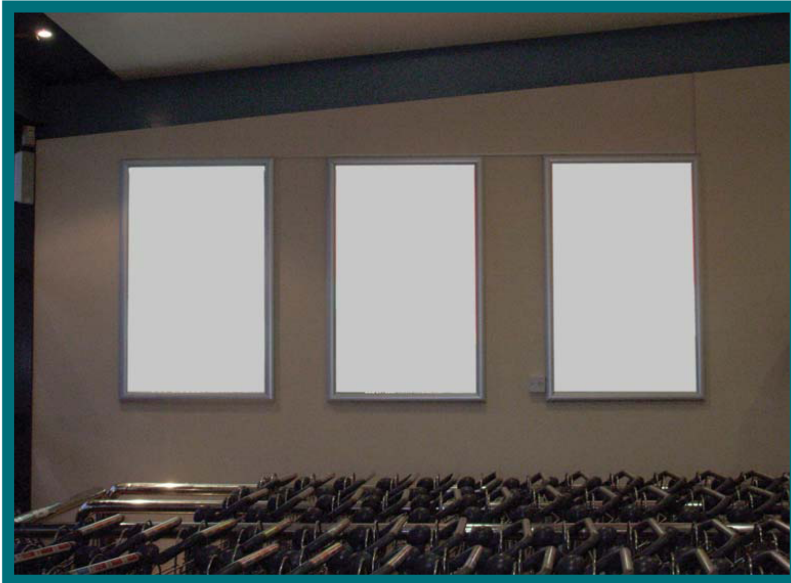

Arrivals Back Wall

ABW1

ABW2

ABW3

In the main arrivals hall facing the luggage claim area

Code	Size (cm)	Price (€/yr)
ABW1	80w x 130h	1,000 Now 800
ABW2	80w x 130h	1,000 Now 800
ABW3	80w x 130h	1,000 Now 800