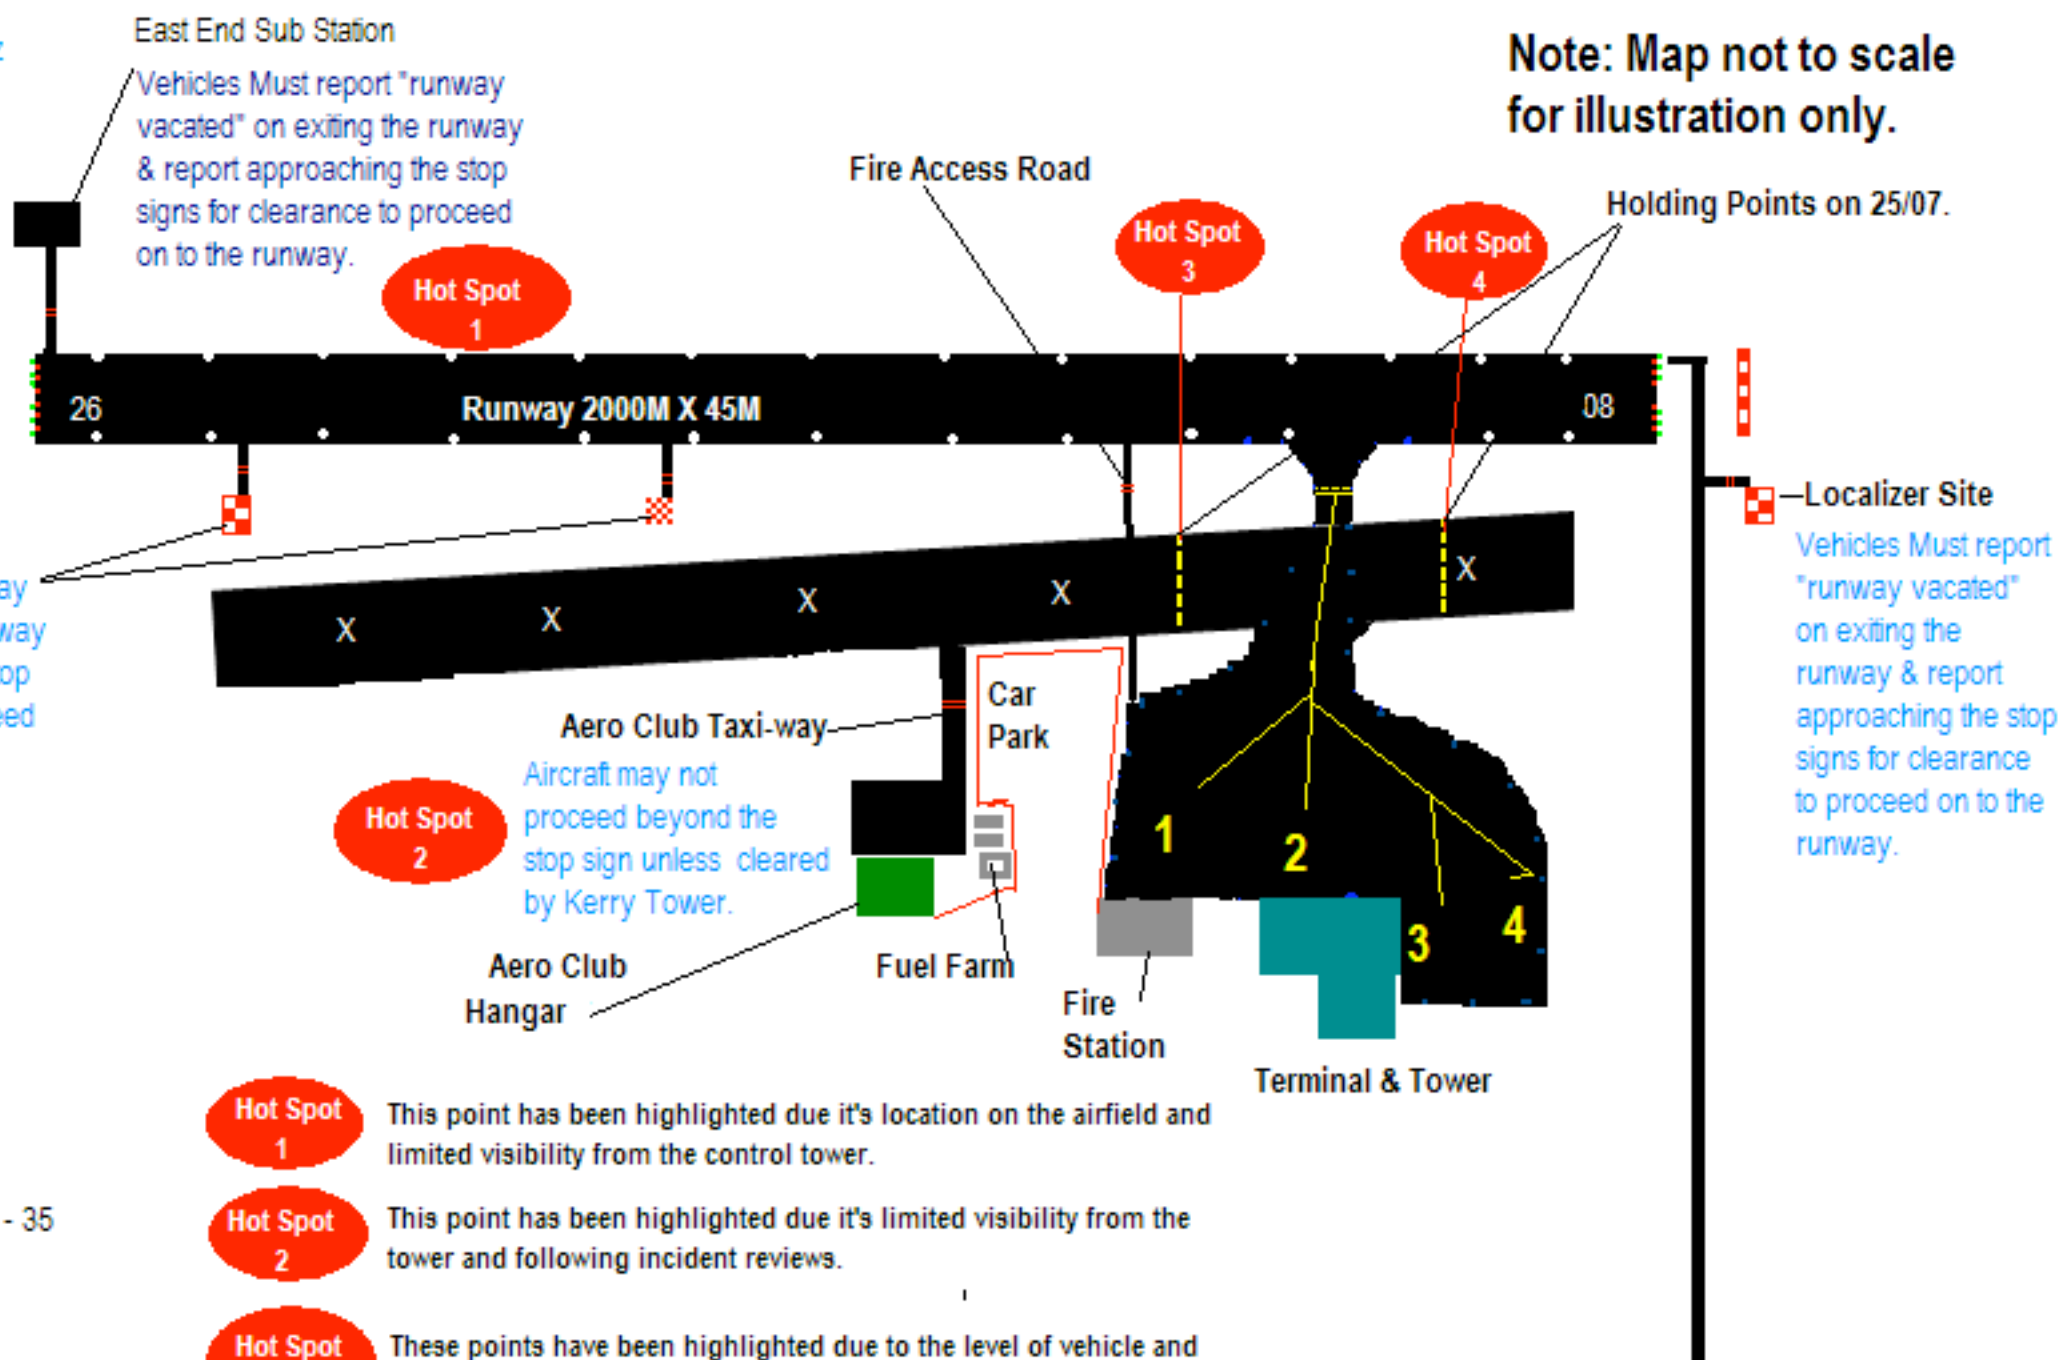

RUNWAY SAFETY HOT SPOT MAP

Kerry Tower
Tower Freq. 123.325Mhz
Ground Freq. 121.600Mhz
Vehicles Operate on
121.600Mhz when
operating on or near the
Runways.

Note: Map not to scale
for illustration only.

Freq 123.325Mhz
Average Daily operations - 35
Runways 26-08,
Runway 25- 07 Closed.
For further info contact:
Airport 00353 66 97 64644
Email info@kerryairport.ie